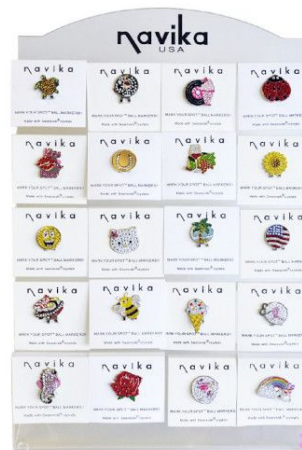

KANGAROO

KOALA BEAR

SNOW LEOPARD

AUSTRALIA

Emoji Ball Markers

CL004/006 EMOJI LMAO

CL004/006 EMOJI MWAH

CL004/006 EMOJI JK

CL004/006 EMOJI WOW

CL004/006 EMOJI MADE IT

CL004/006 EMOJI IT SUCKS

CL004/006 EMOJI OH \$#!T

CL004/006 OMG!

CL004/006 LOL

Free with MOQ

Display Easels

Free Display easels available with minimum purchase:

Small easel (holds 12 ball markers) - MOQ 24 markers

Large easel (holds 20 ball markers) - MOQ 40 markers

Easel Display

On the Green Collection

CL004

HOLE IN ONE